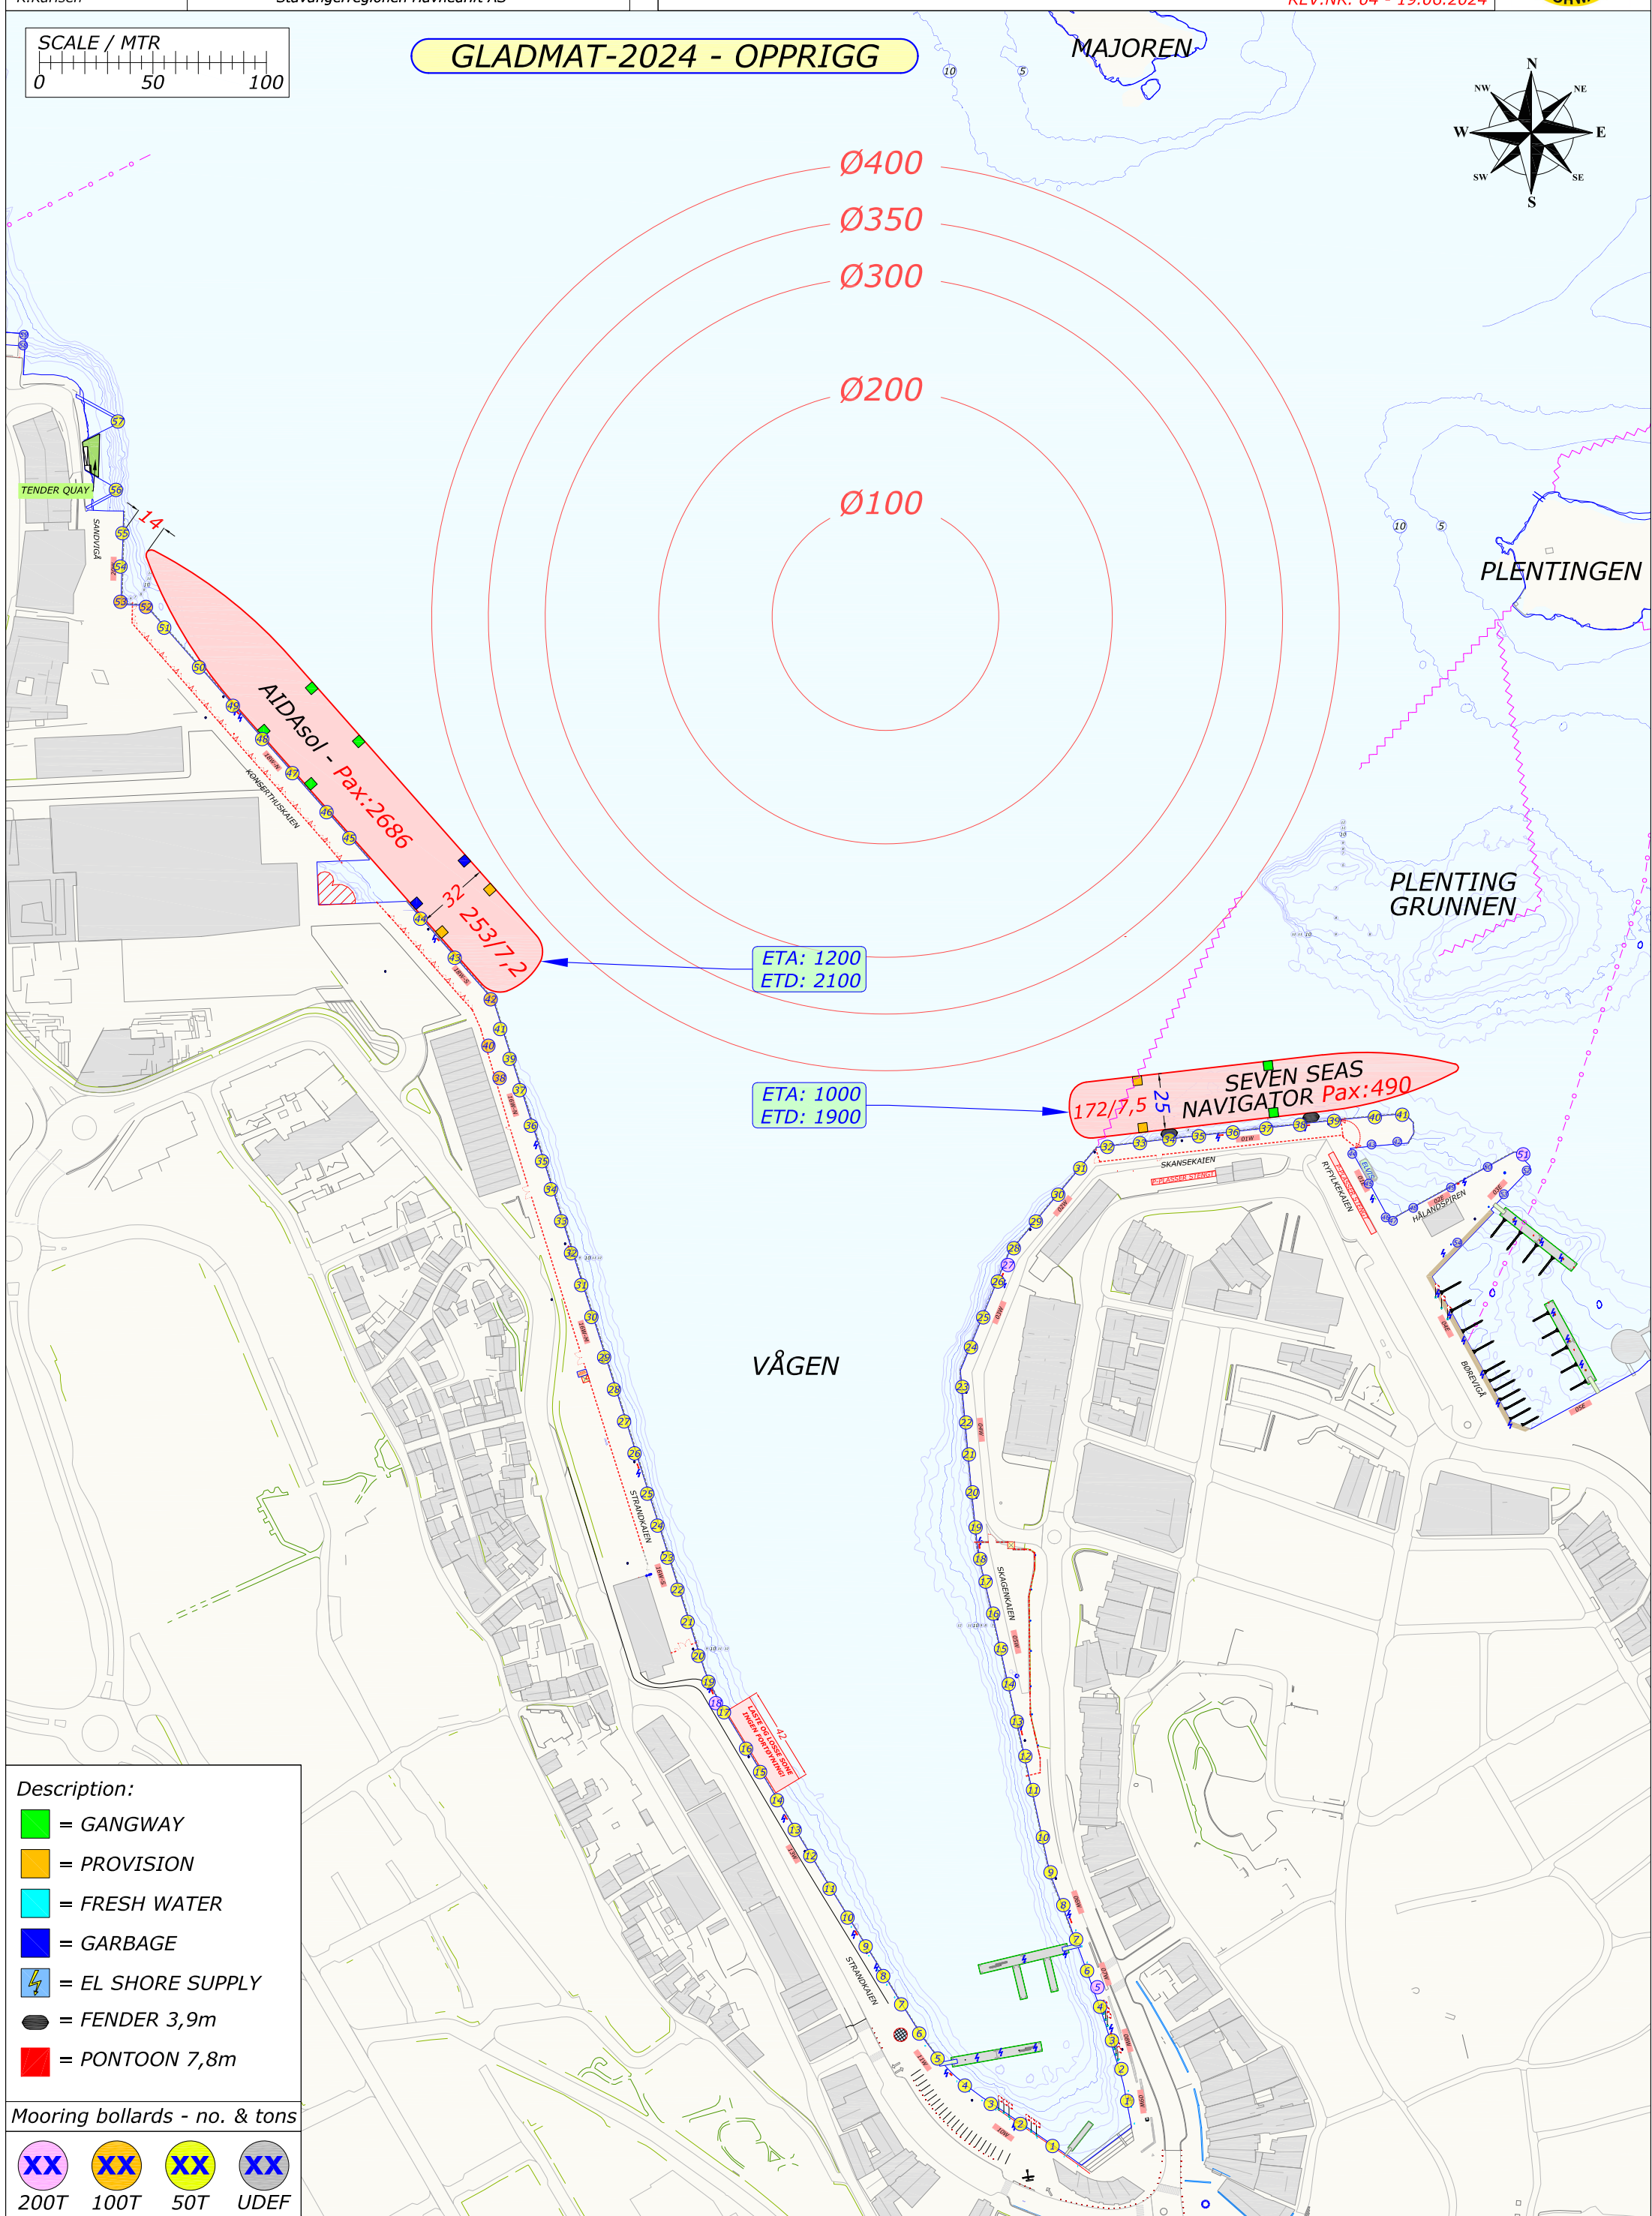

GLADMAT-2024 - OPPRIGG

Description:

- = GANGWAY
- = PROVISION
- = FRESH WATER
- = GARBAGE
- ⚡ = EL SHORE SUPPLY
- = FENDER 3,9m
- = PONTOON 7,8m

Mooring bollards - no. & tons

XX	XX	XX	XX
200T	100T	50T	UDEF